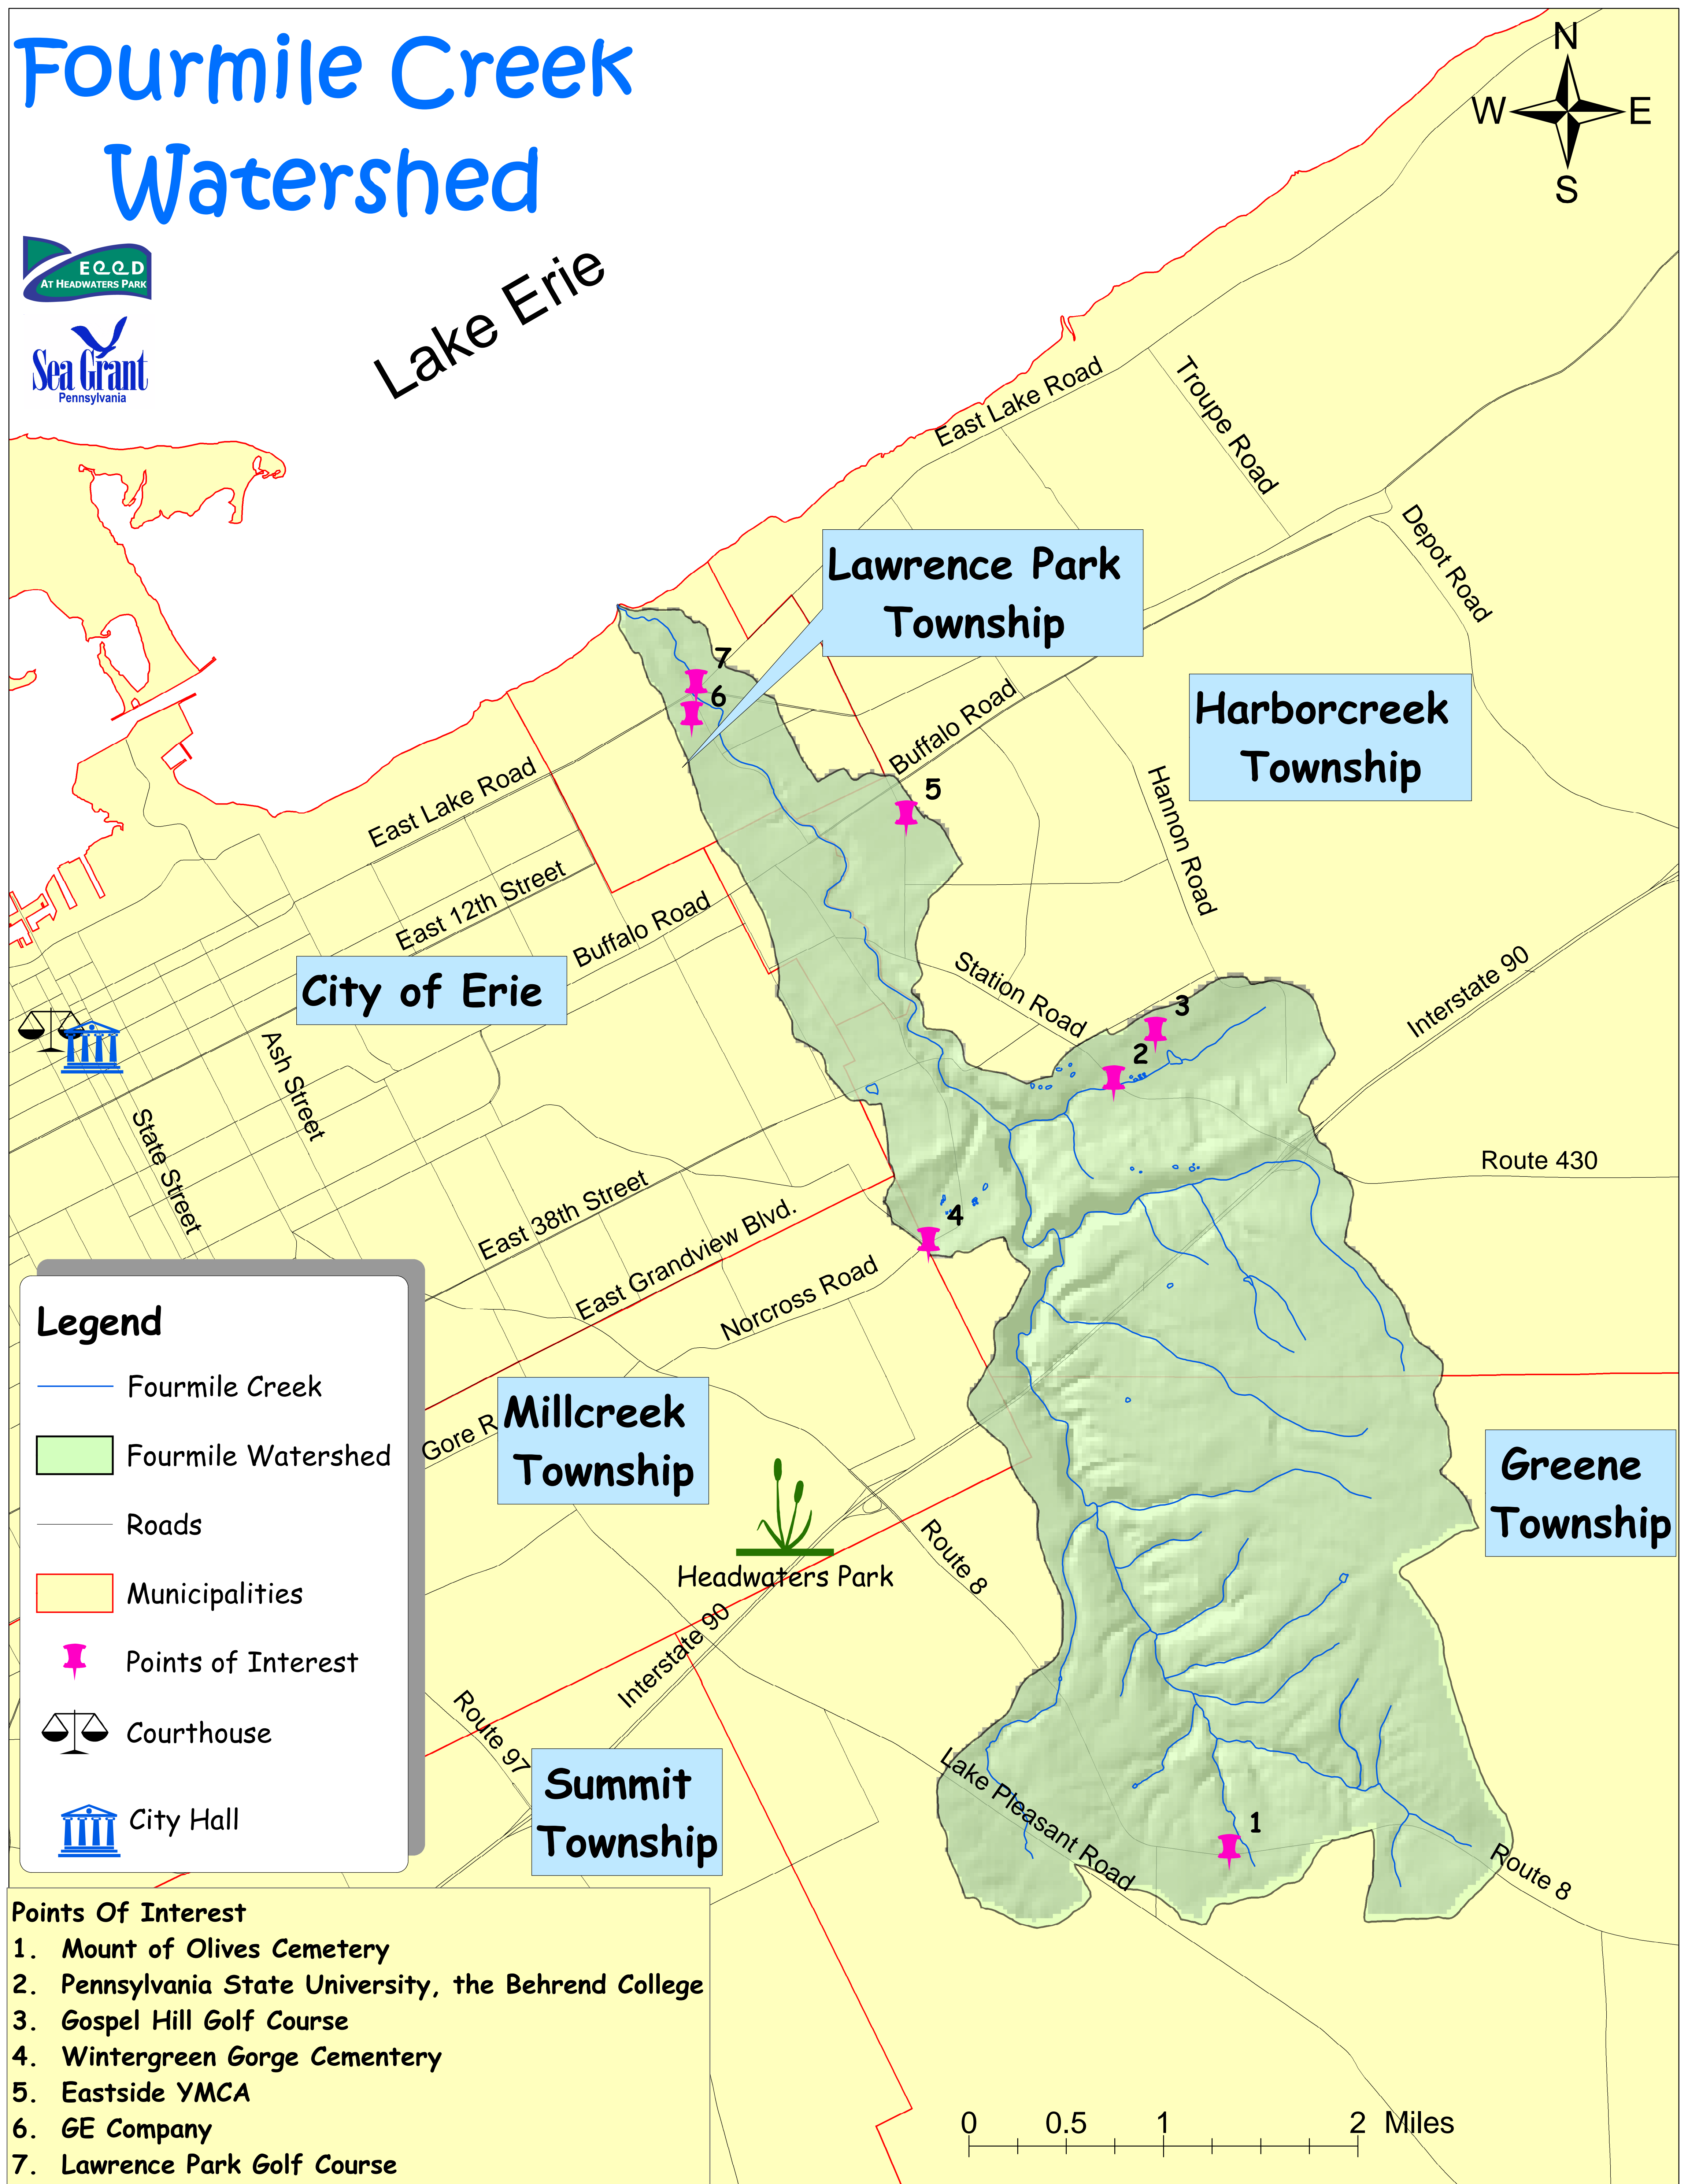

Fourmile Creek Watershed

Legend

- Fourmile Creek
- Fourmile Watershed
- Roads
- Municipalities
- Points of Interest
- Courthouse
- City Hall

Points Of Interest

1. Mount of Olives Cemetery
2. Pennsylvania State University, the Behrend College
3. Gospel Hill Golf Course
4. Wintergreen Gorge Cemetery
5. Eastside YMCA
6. GE Company
7. Lawrence Park Golf Course