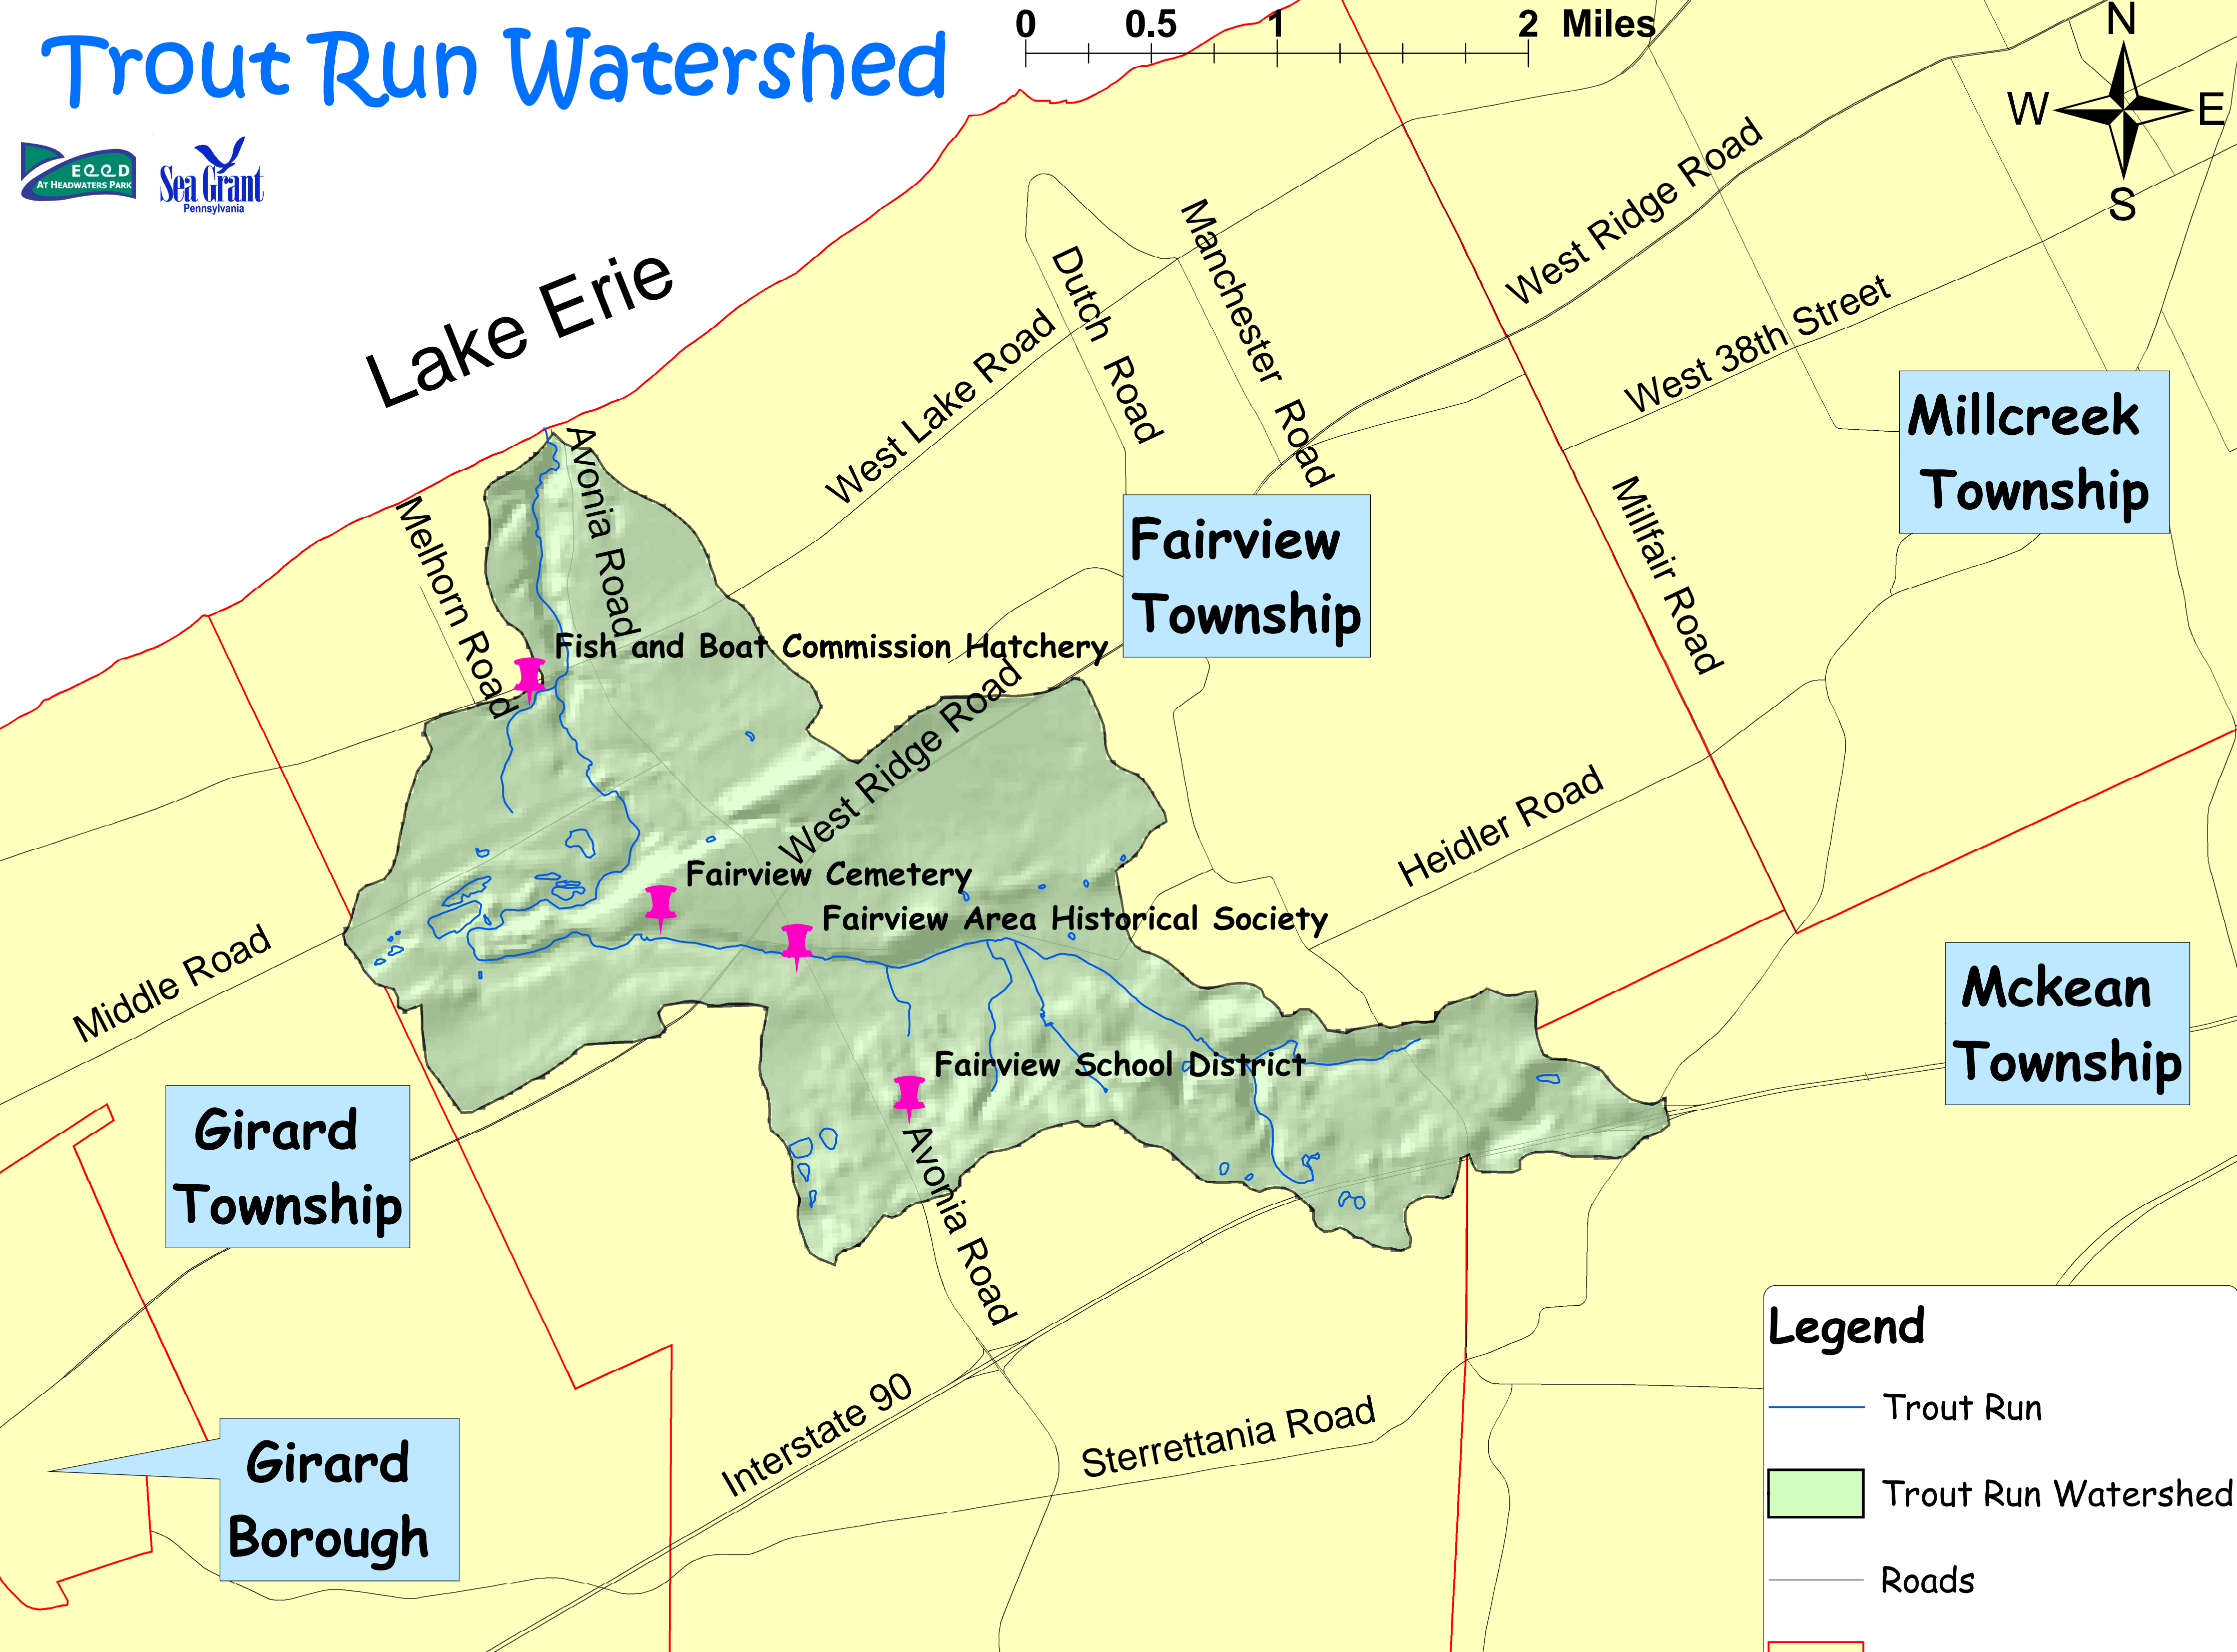

Trout Run Watershed

0 0.5 1 2 Miles

Lake Erie

**Millcreek
Township**

**Fairview
Township**

**Mckean
Township**

**Girard
Township**

**Girard
Borough**

Legend

- Trout Run
- Trout Run Watershed
- Roads
- Municipalities